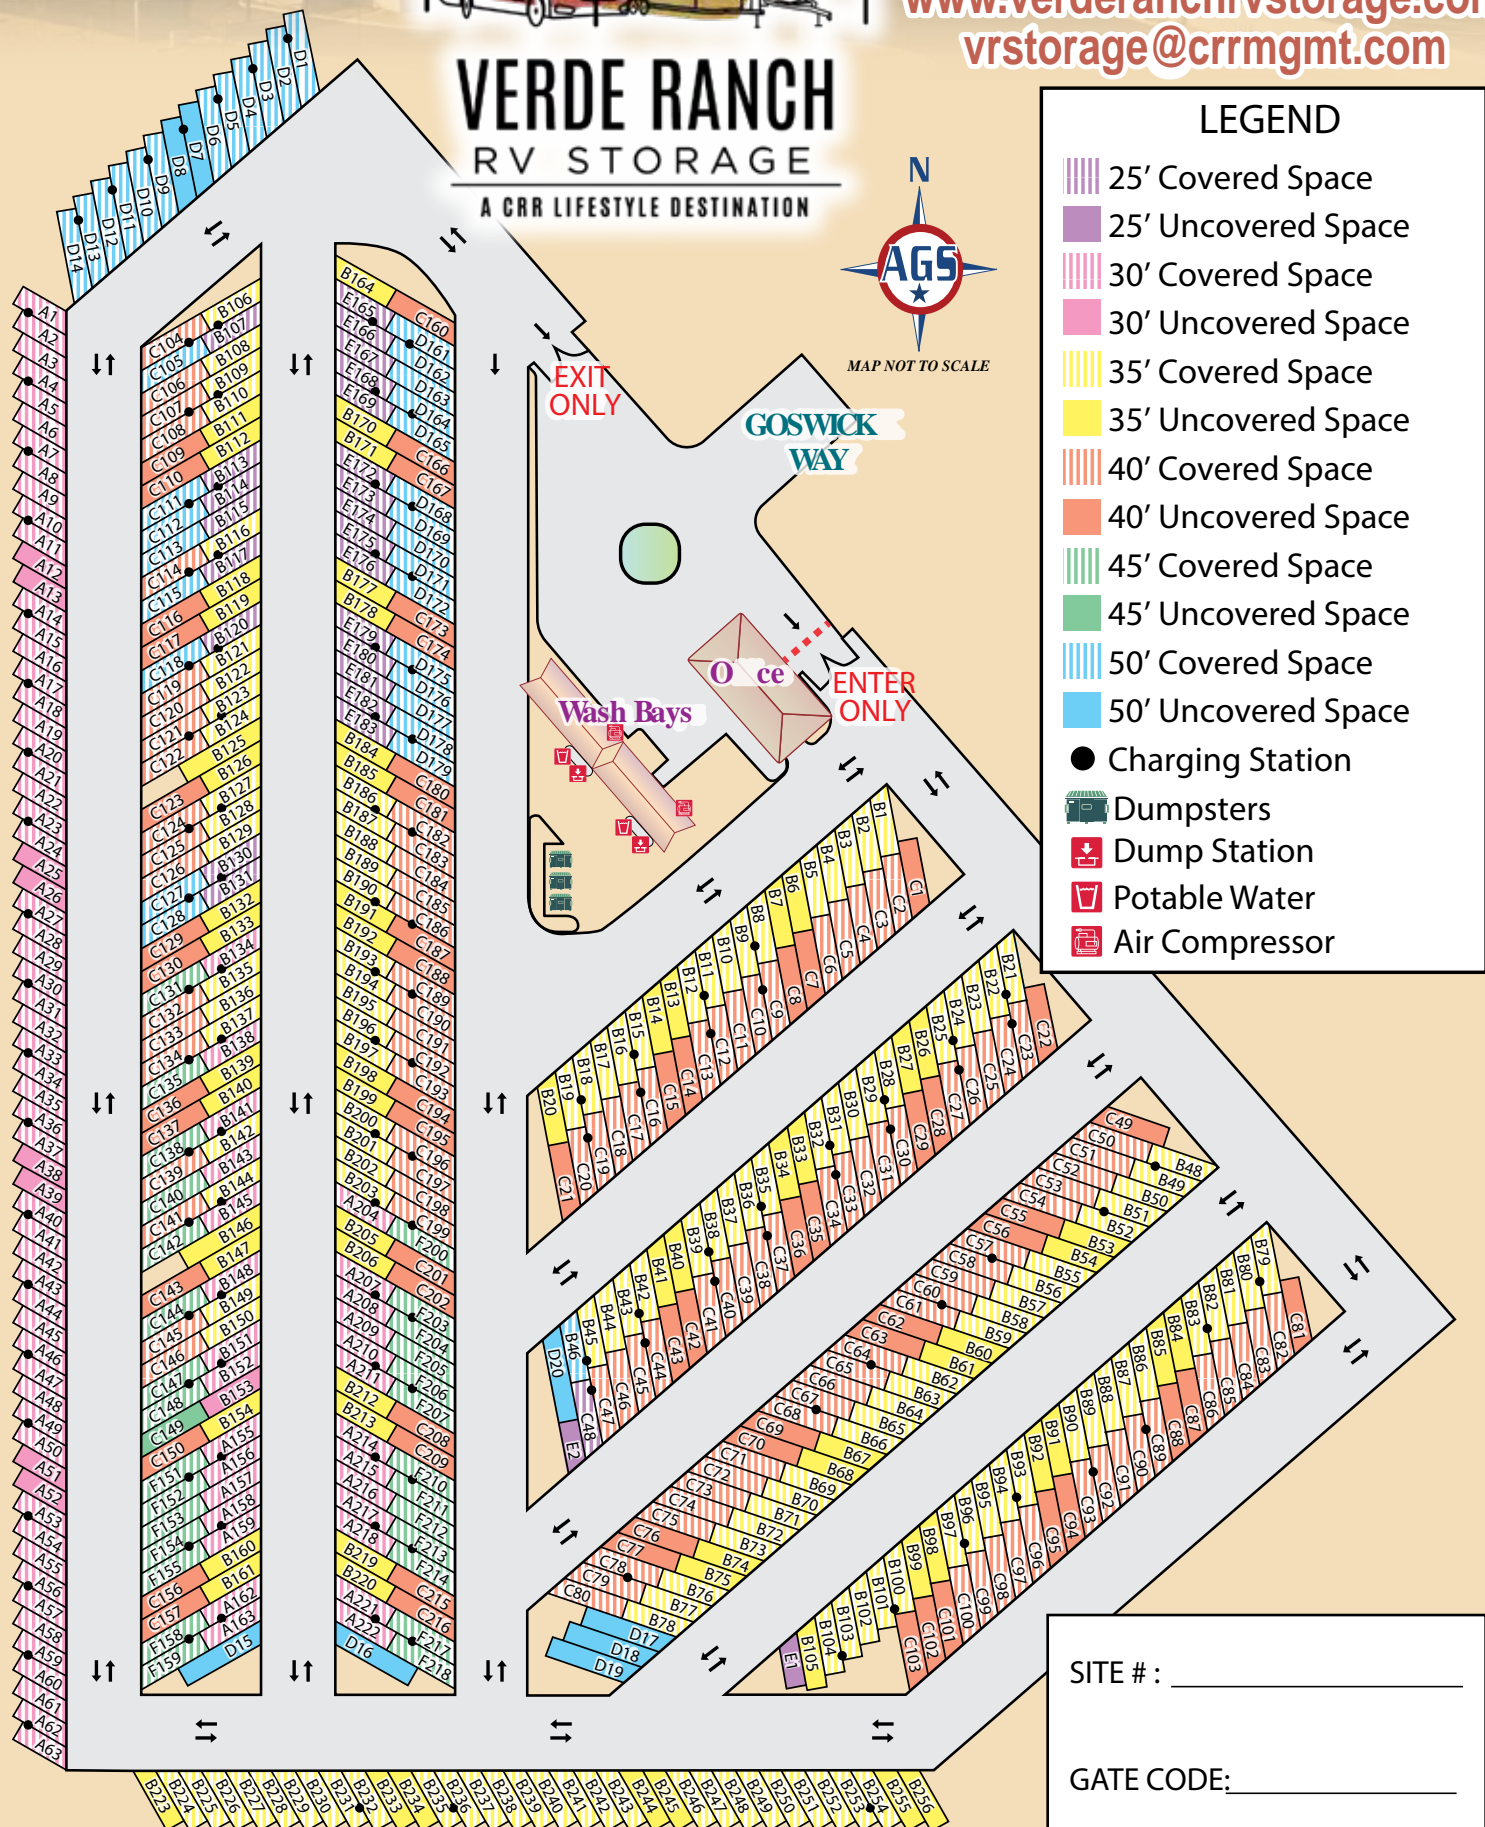

162 N Goswick Way
 Camp Verde, AZ 86322
 928-792-4458

www.verderanchrvstorage.com
 vrstorage@crrmgmt.com

VERDE RANCH RV STORAGE

A CRR LIFESTYLE DESTINATION

LEGEND

- 25' Covered Space
- 25' Uncovered Space
- 30' Covered Space
- 30' Uncovered Space
- 35' Covered Space
- 35' Uncovered Space
- 40' Covered Space
- 40' Uncovered Space
- 45' Covered Space
- 45' Uncovered Space
- 50' Covered Space
- 50' Uncovered Space
- Charging Station
- Dumpsters
- Dump Station
- Potable Water
- Air Compressor

SITE # : _____

GATE CODE: _____