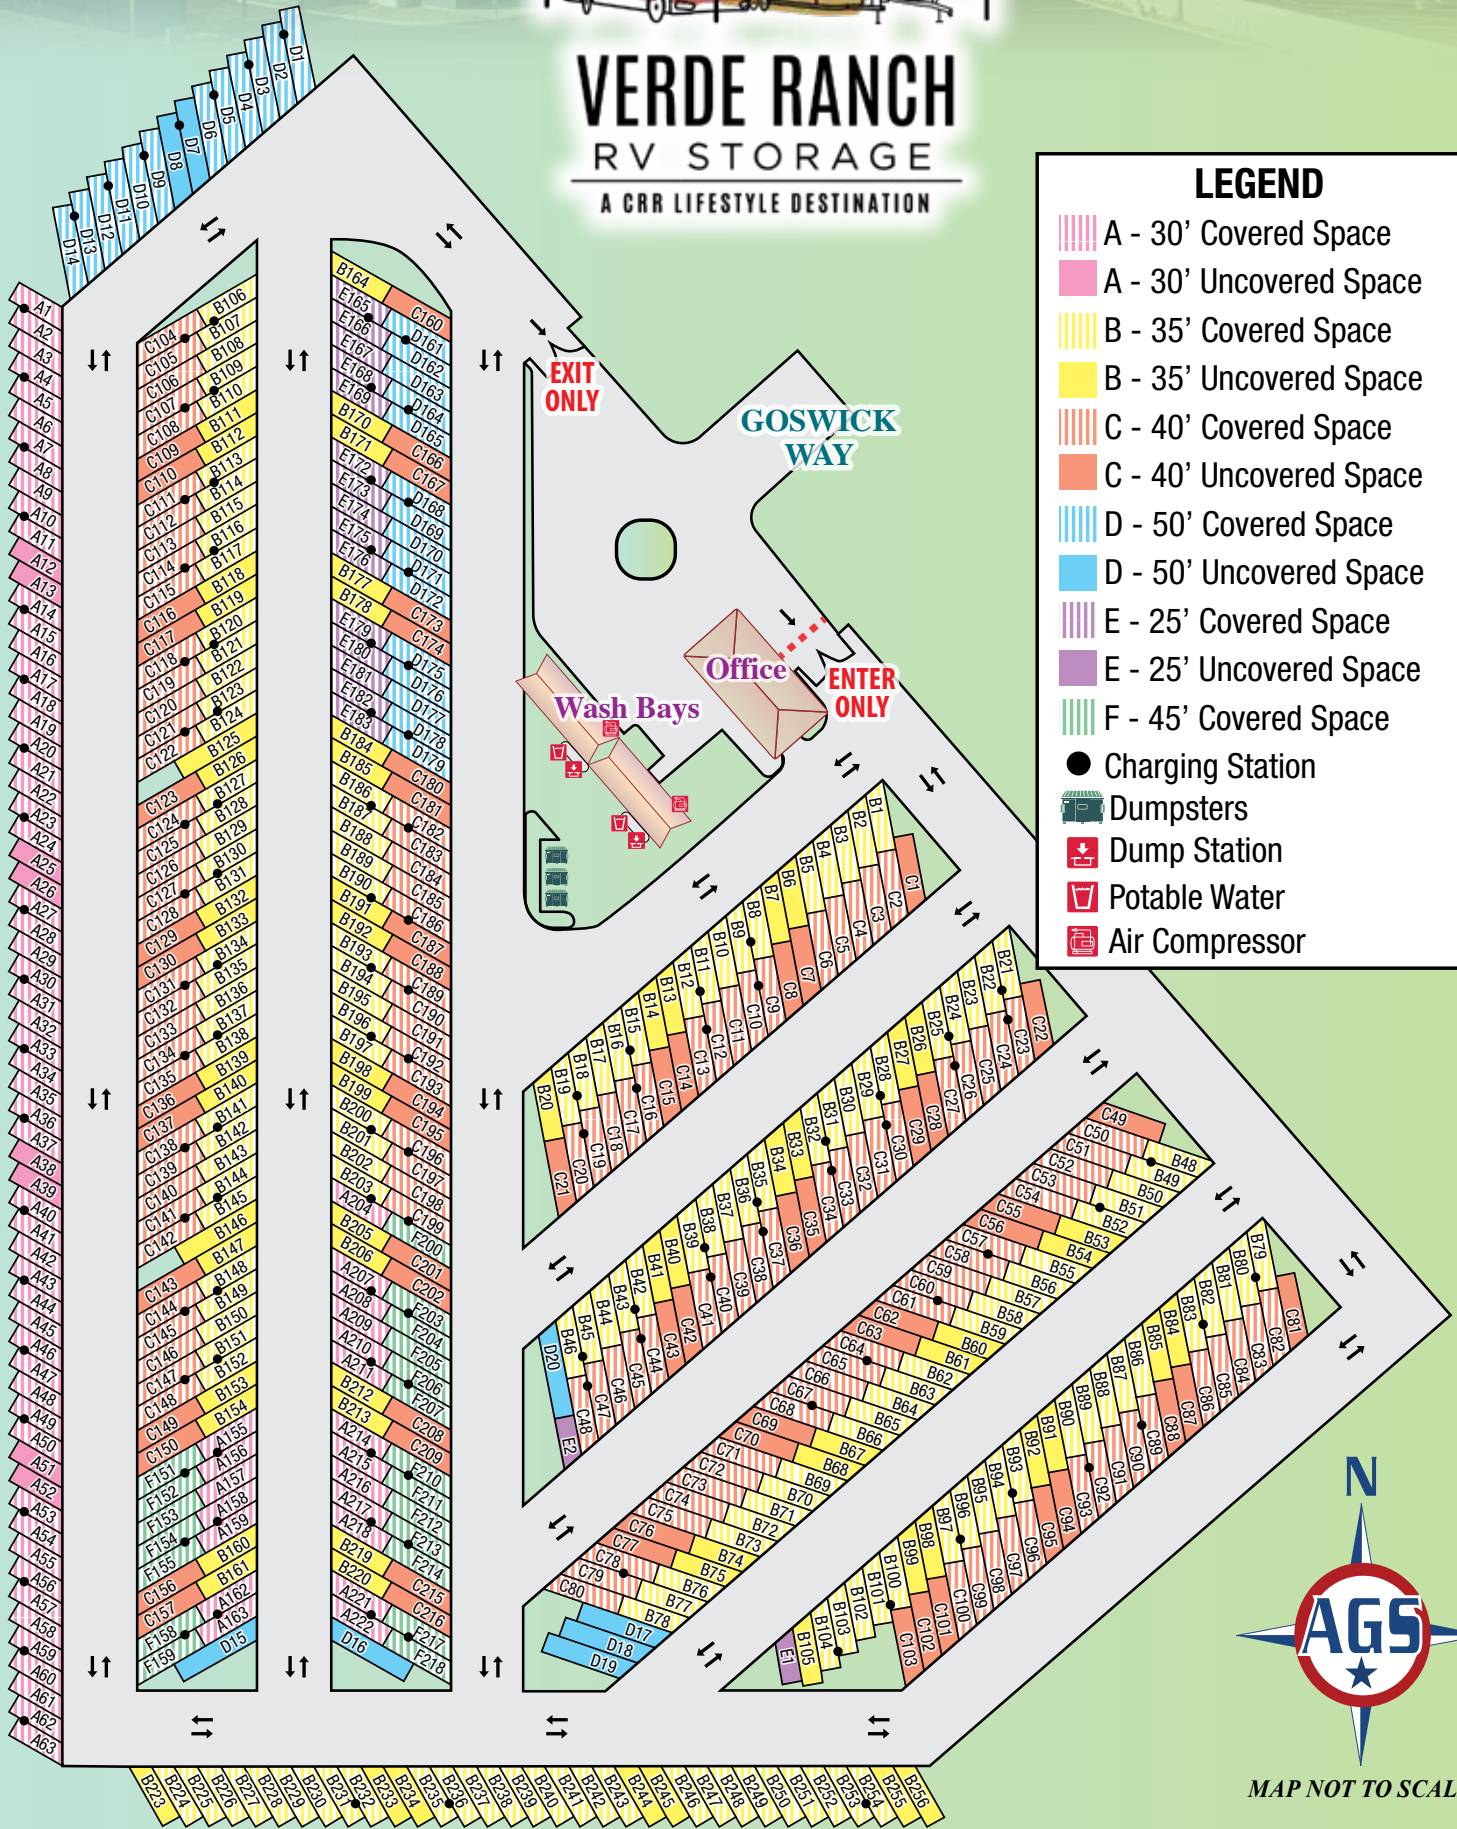

VERDE RANCH

RV STORAGE

A CRR LIFESTYLE DESTINATION

LEGEND

- A - 30' Covered Space
- A - 30' Uncovered Space
- B - 35' Covered Space
- B - 35' Uncovered Space
- C - 40' Covered Space
- C - 40' Uncovered Space
- D - 50' Covered Space
- D - 50' Uncovered Space
- E - 25' Covered Space
- E - 25' Uncovered Space
- F - 45' Covered Space
- Charging Station
- Dumpsters
- Dump Station
- Potable Water
- Air Compressor

MAP NOT TO SCALE